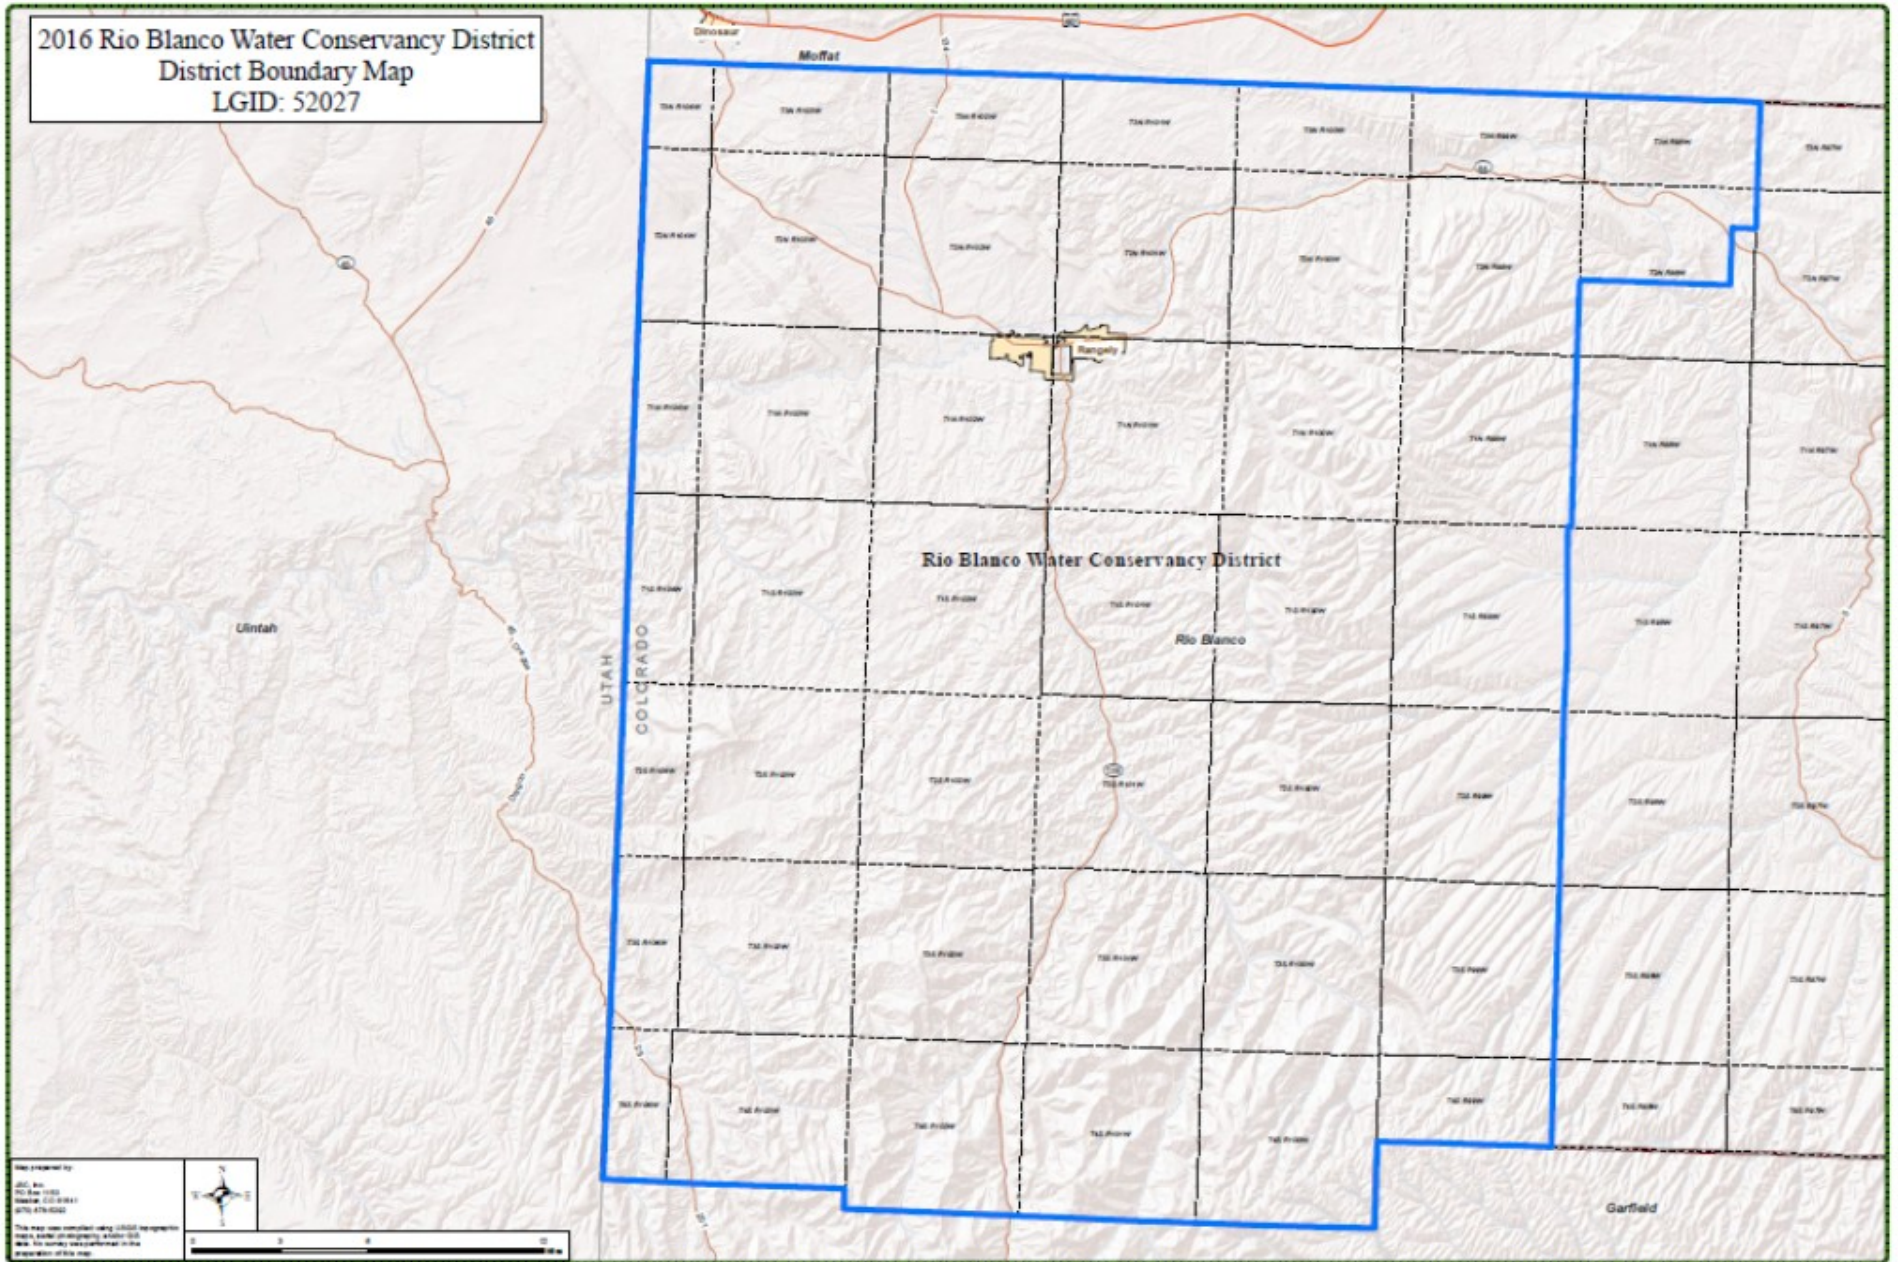

# RIO BLANCO WATER CONSERVANCY DISTRICT BOUNDARY MAP

December 7, 2017