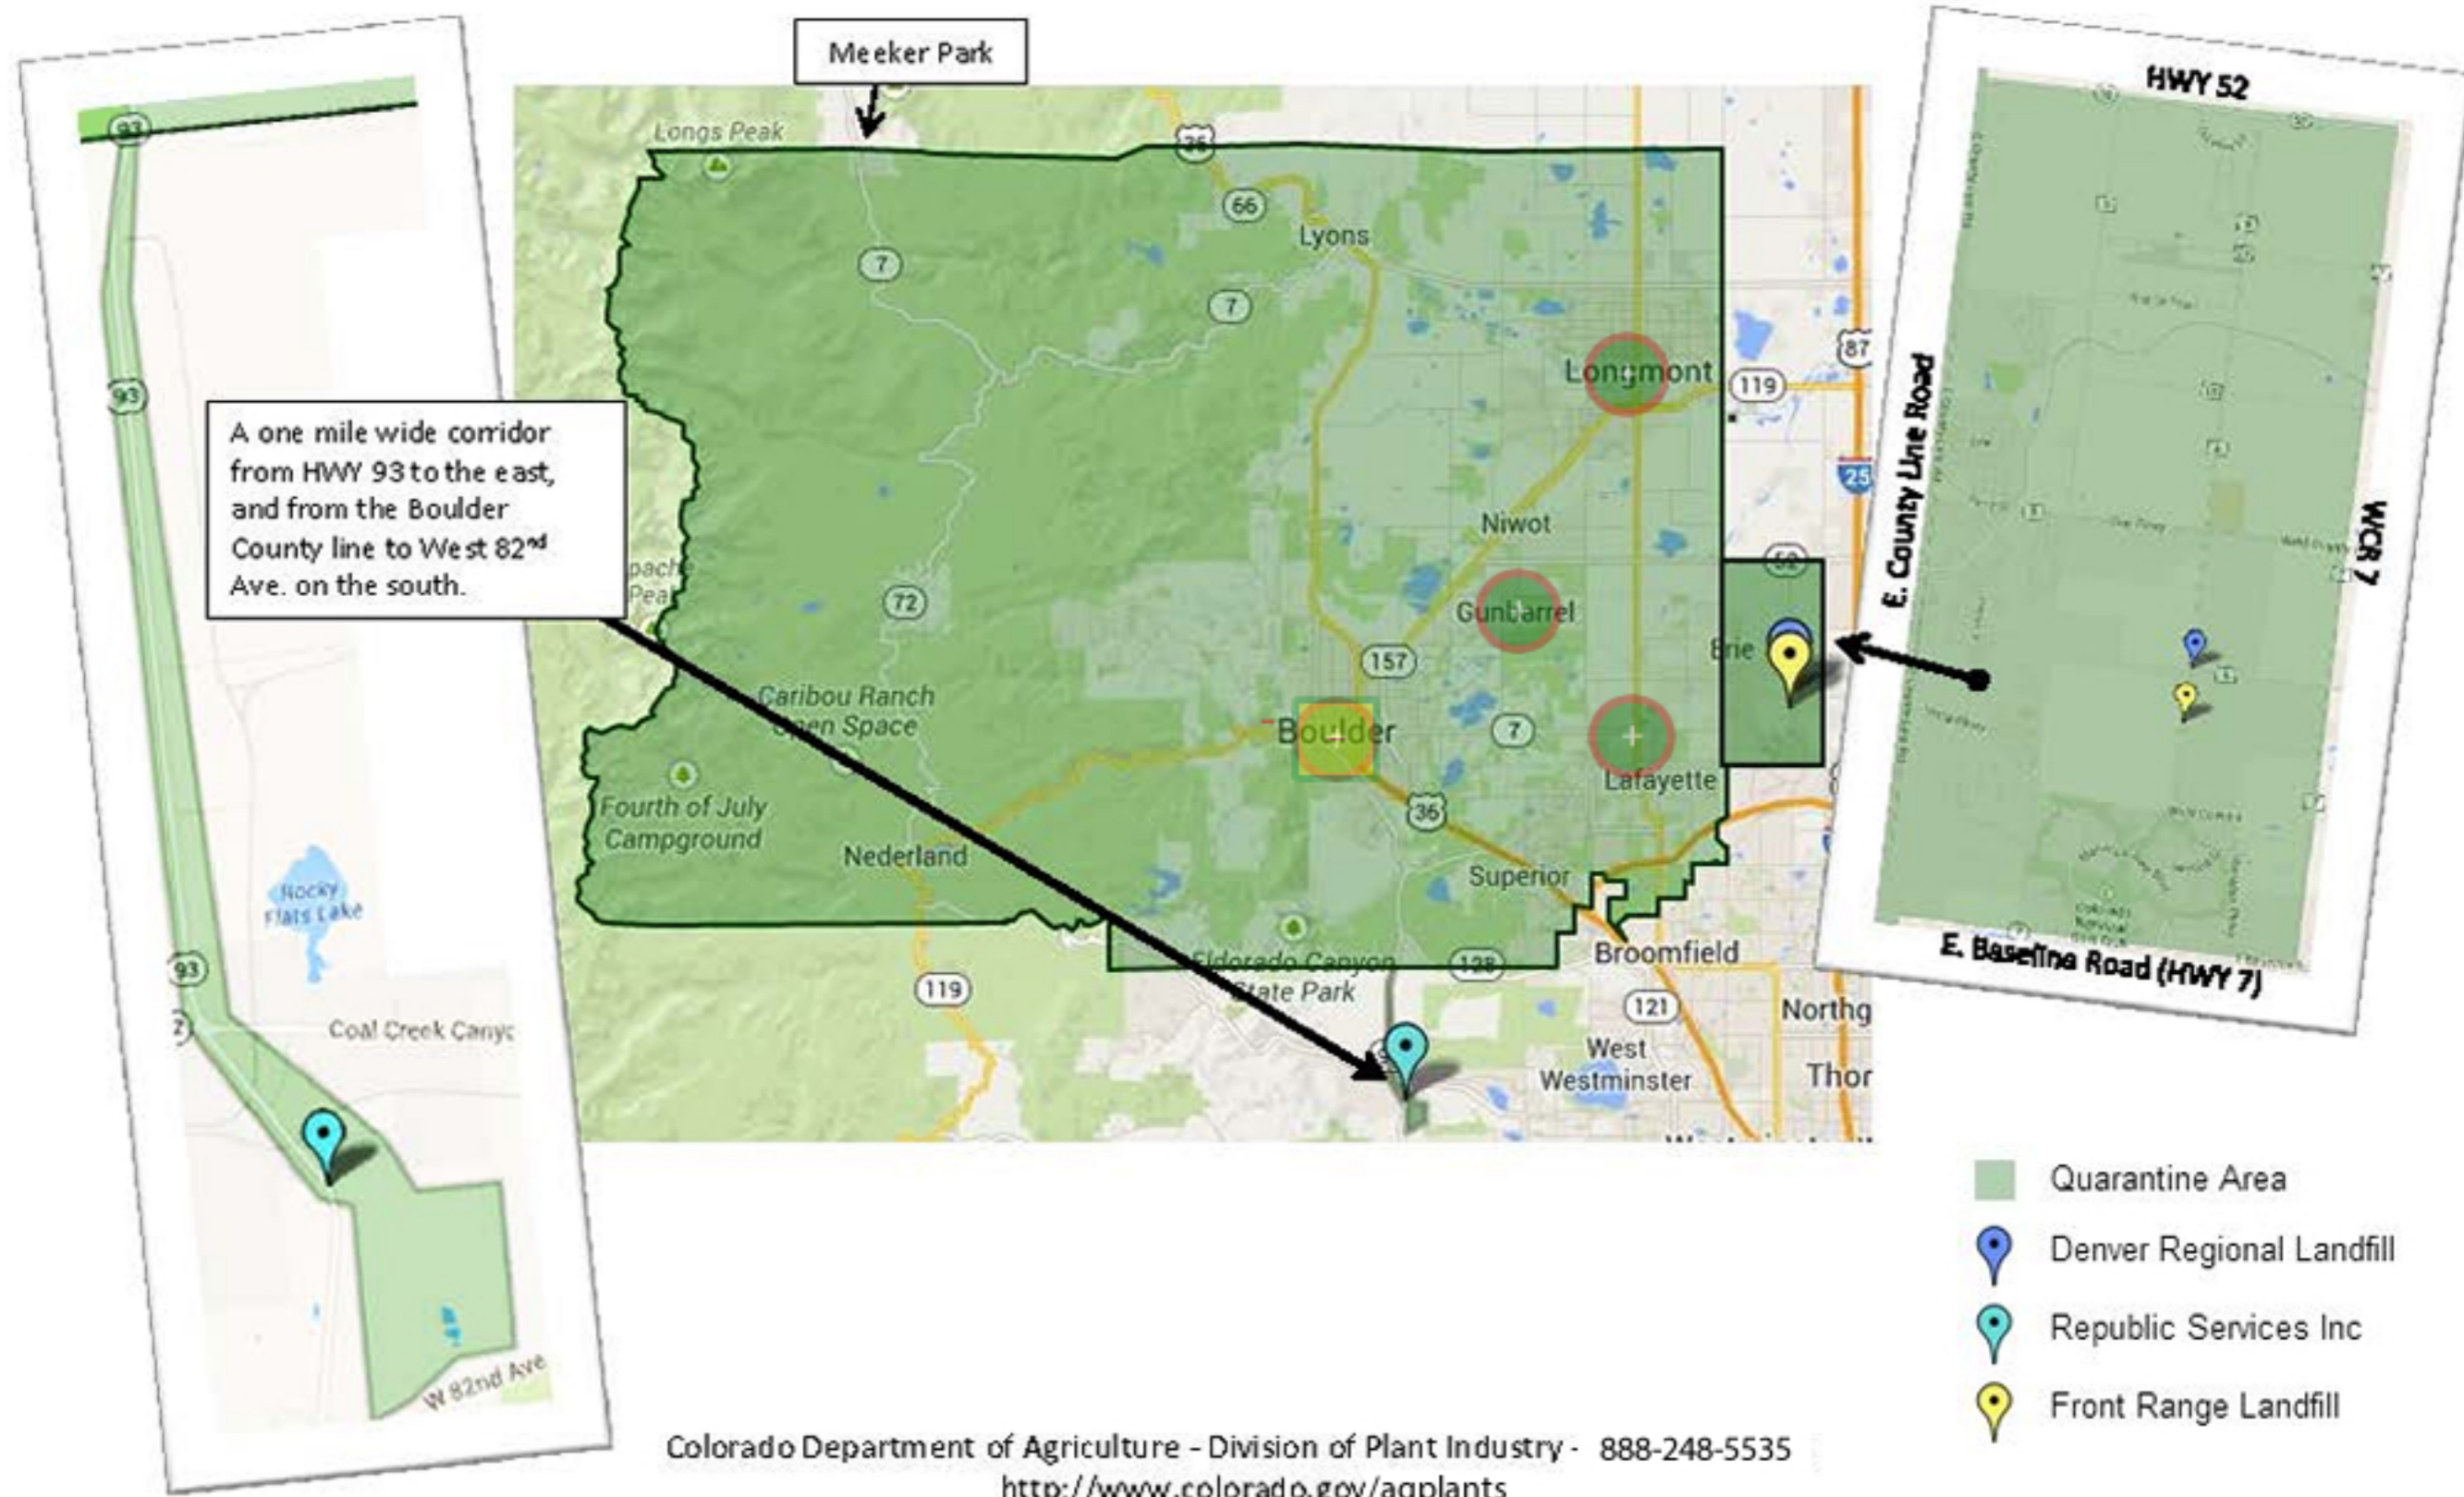

- Infested Area
- BioControl Area

Emerald Ash Borer Quarantine

A one mile wide corridor from HWY 93 to the east, and from the Boulder County line to West 82nd Ave. on the south.

- Quarantine Area
- Denver Regional Landfill
- Republic Services Inc
- Front Range Landfill