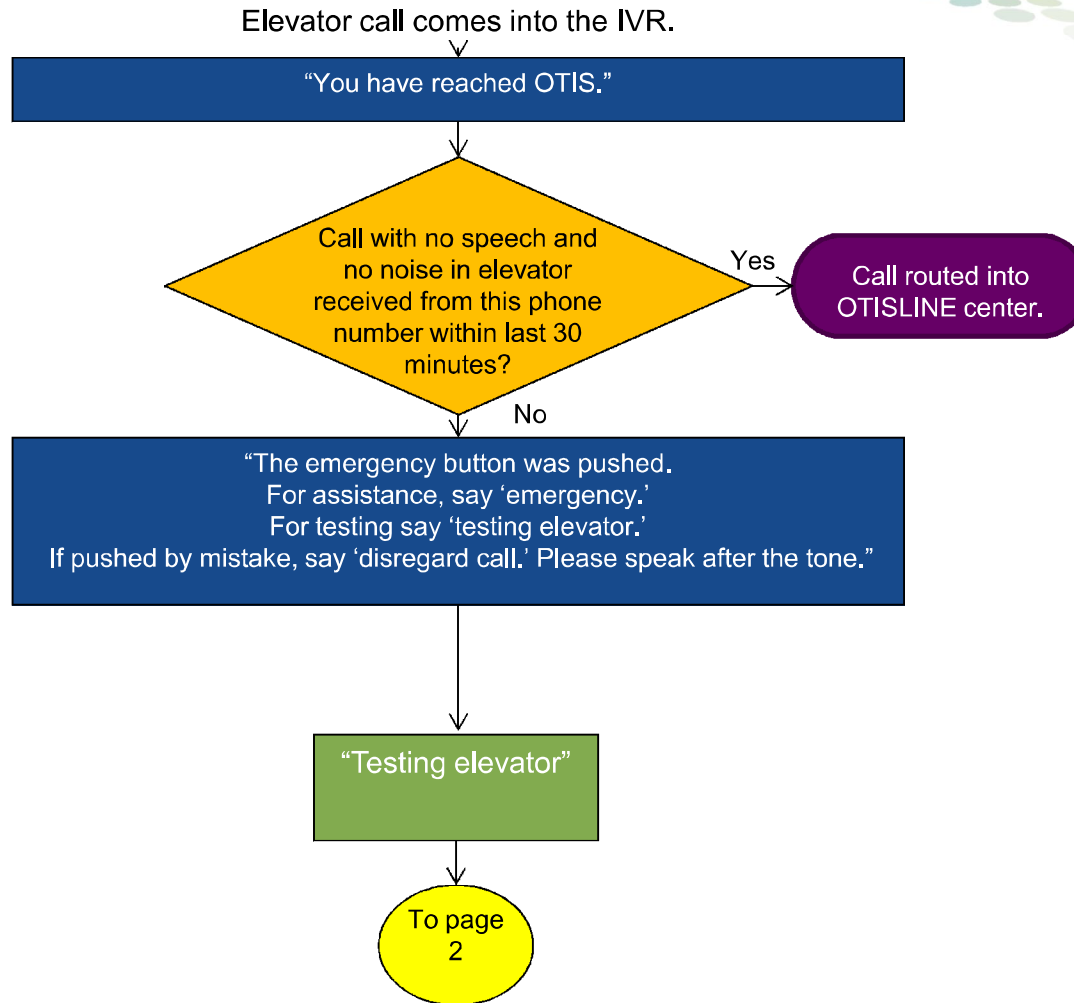

OTISLINE Interactive Voice Response (IVR)

Legend:

- = IVR played message
- = Passenger Response
- = Decision
- = Call routed
- = Page connectors

OTISLINE Interactive Voice Response (IVR)