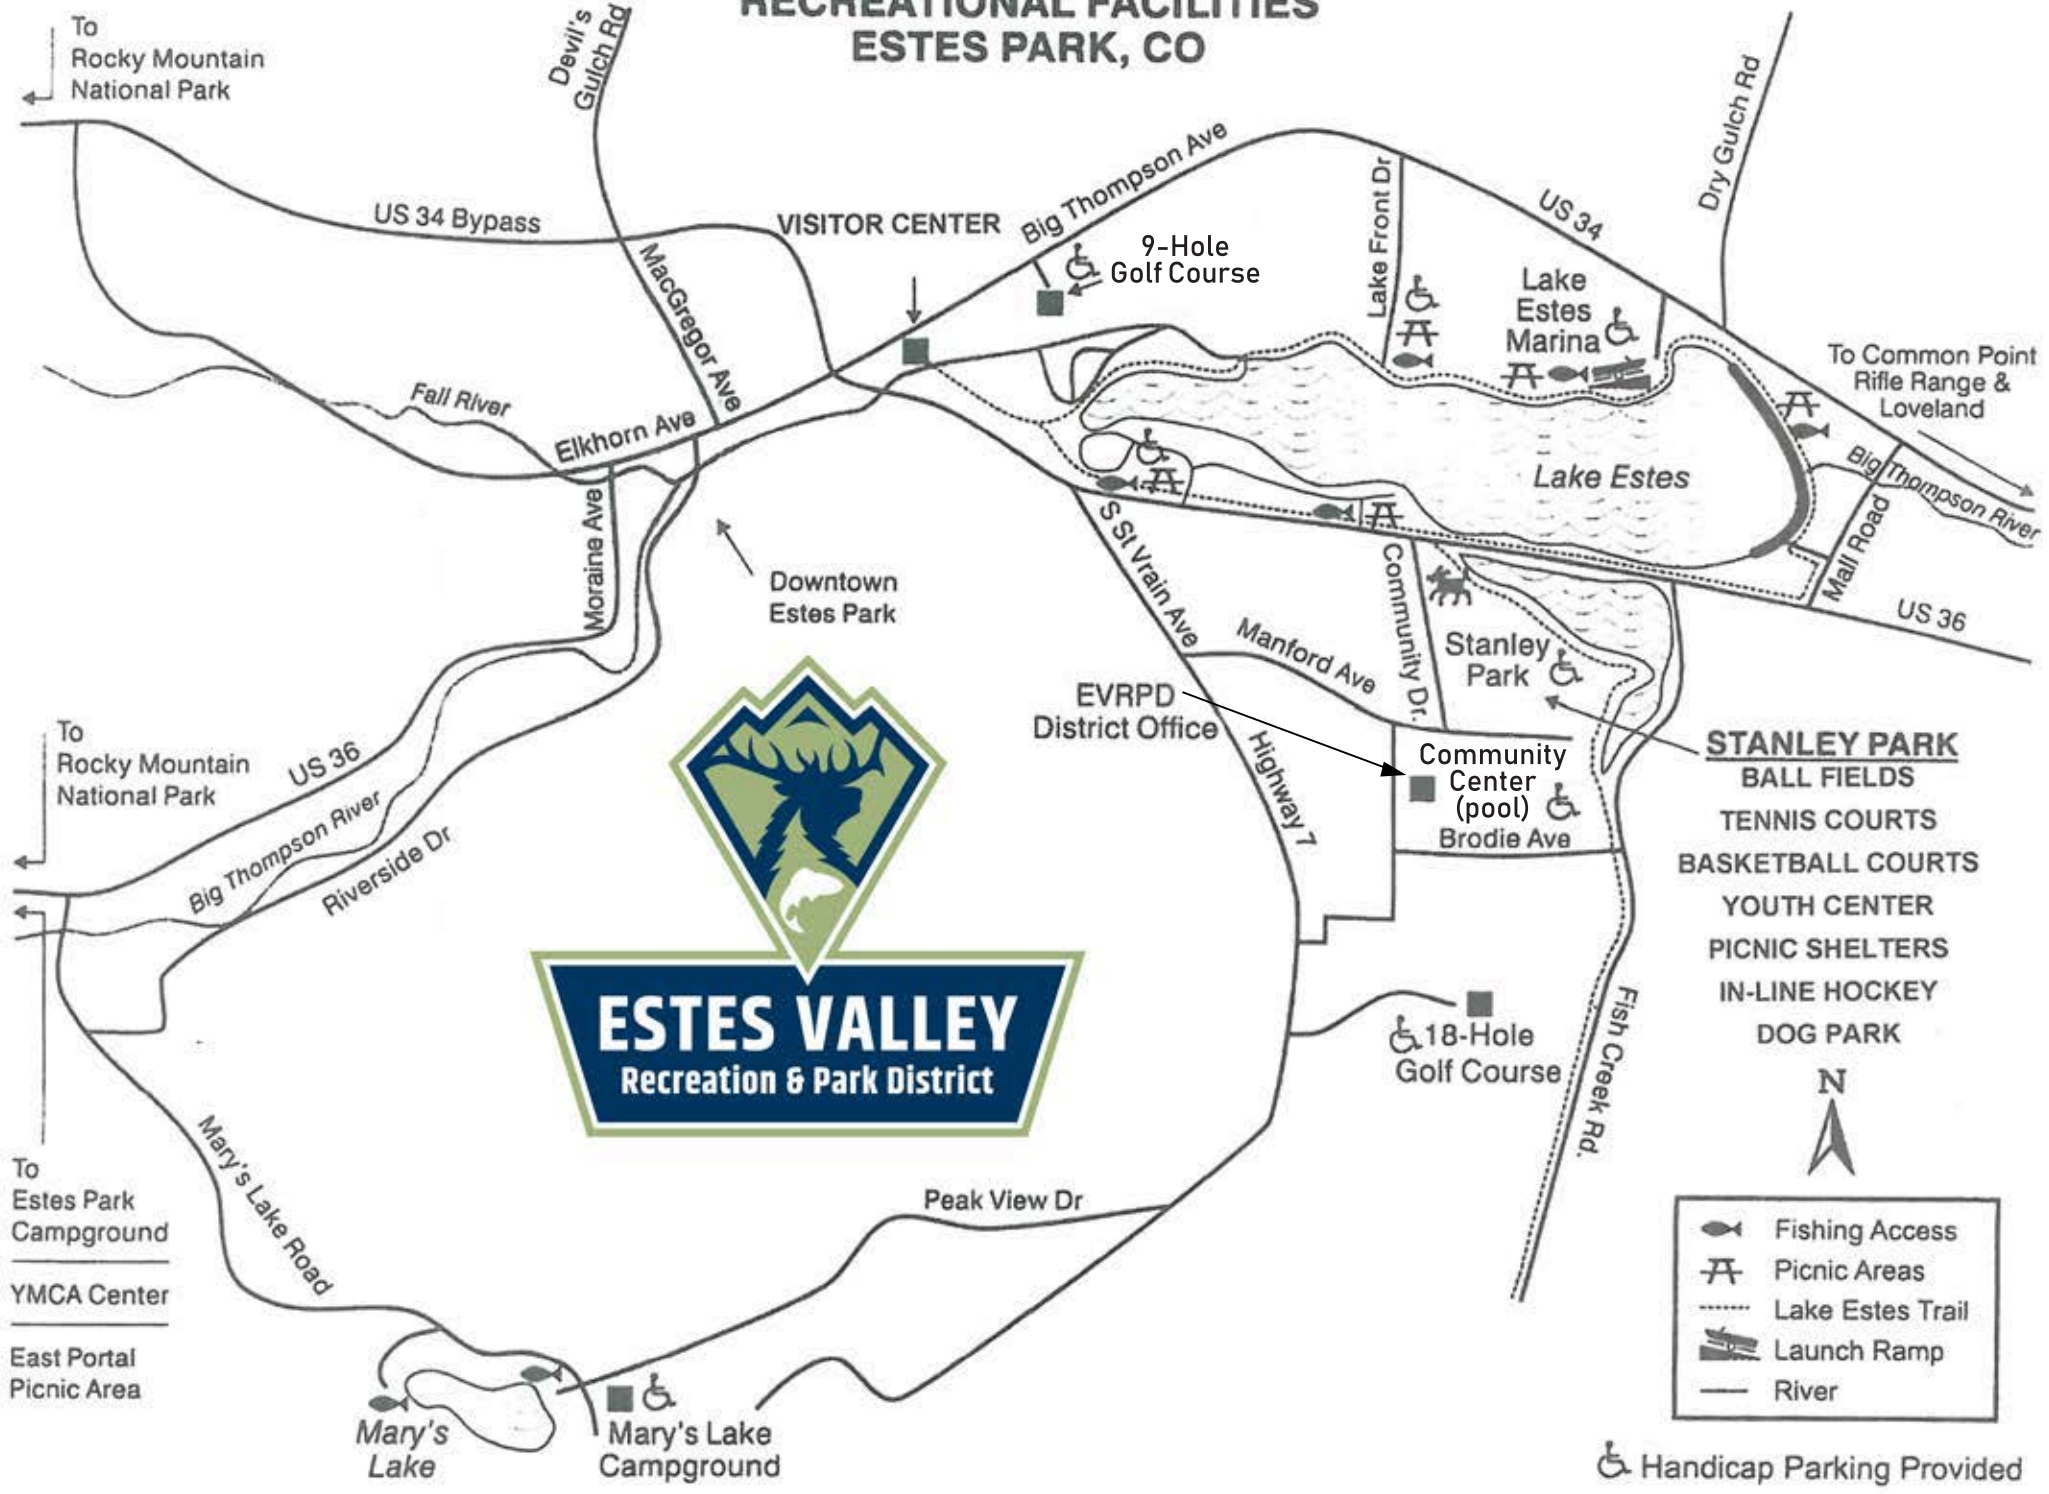

# ESTES VALLEY RECREATION & PARK DISTRICT RECREATIONAL FACILITIES ESTES PARK, CO

- STANLEY PARK**
- BALL FIELDS
  - TENNIS COURTS
  - BASKETBALL COURTS
  - YOUTH CENTER
  - PICNIC SHELTERS
  - IN-LINE HOCKEY
  - DOG PARK

	Fishing Access
	Picnic Areas
	Lake Estes Trail
	Launch Ramp
	River

Handicap Parking Provided