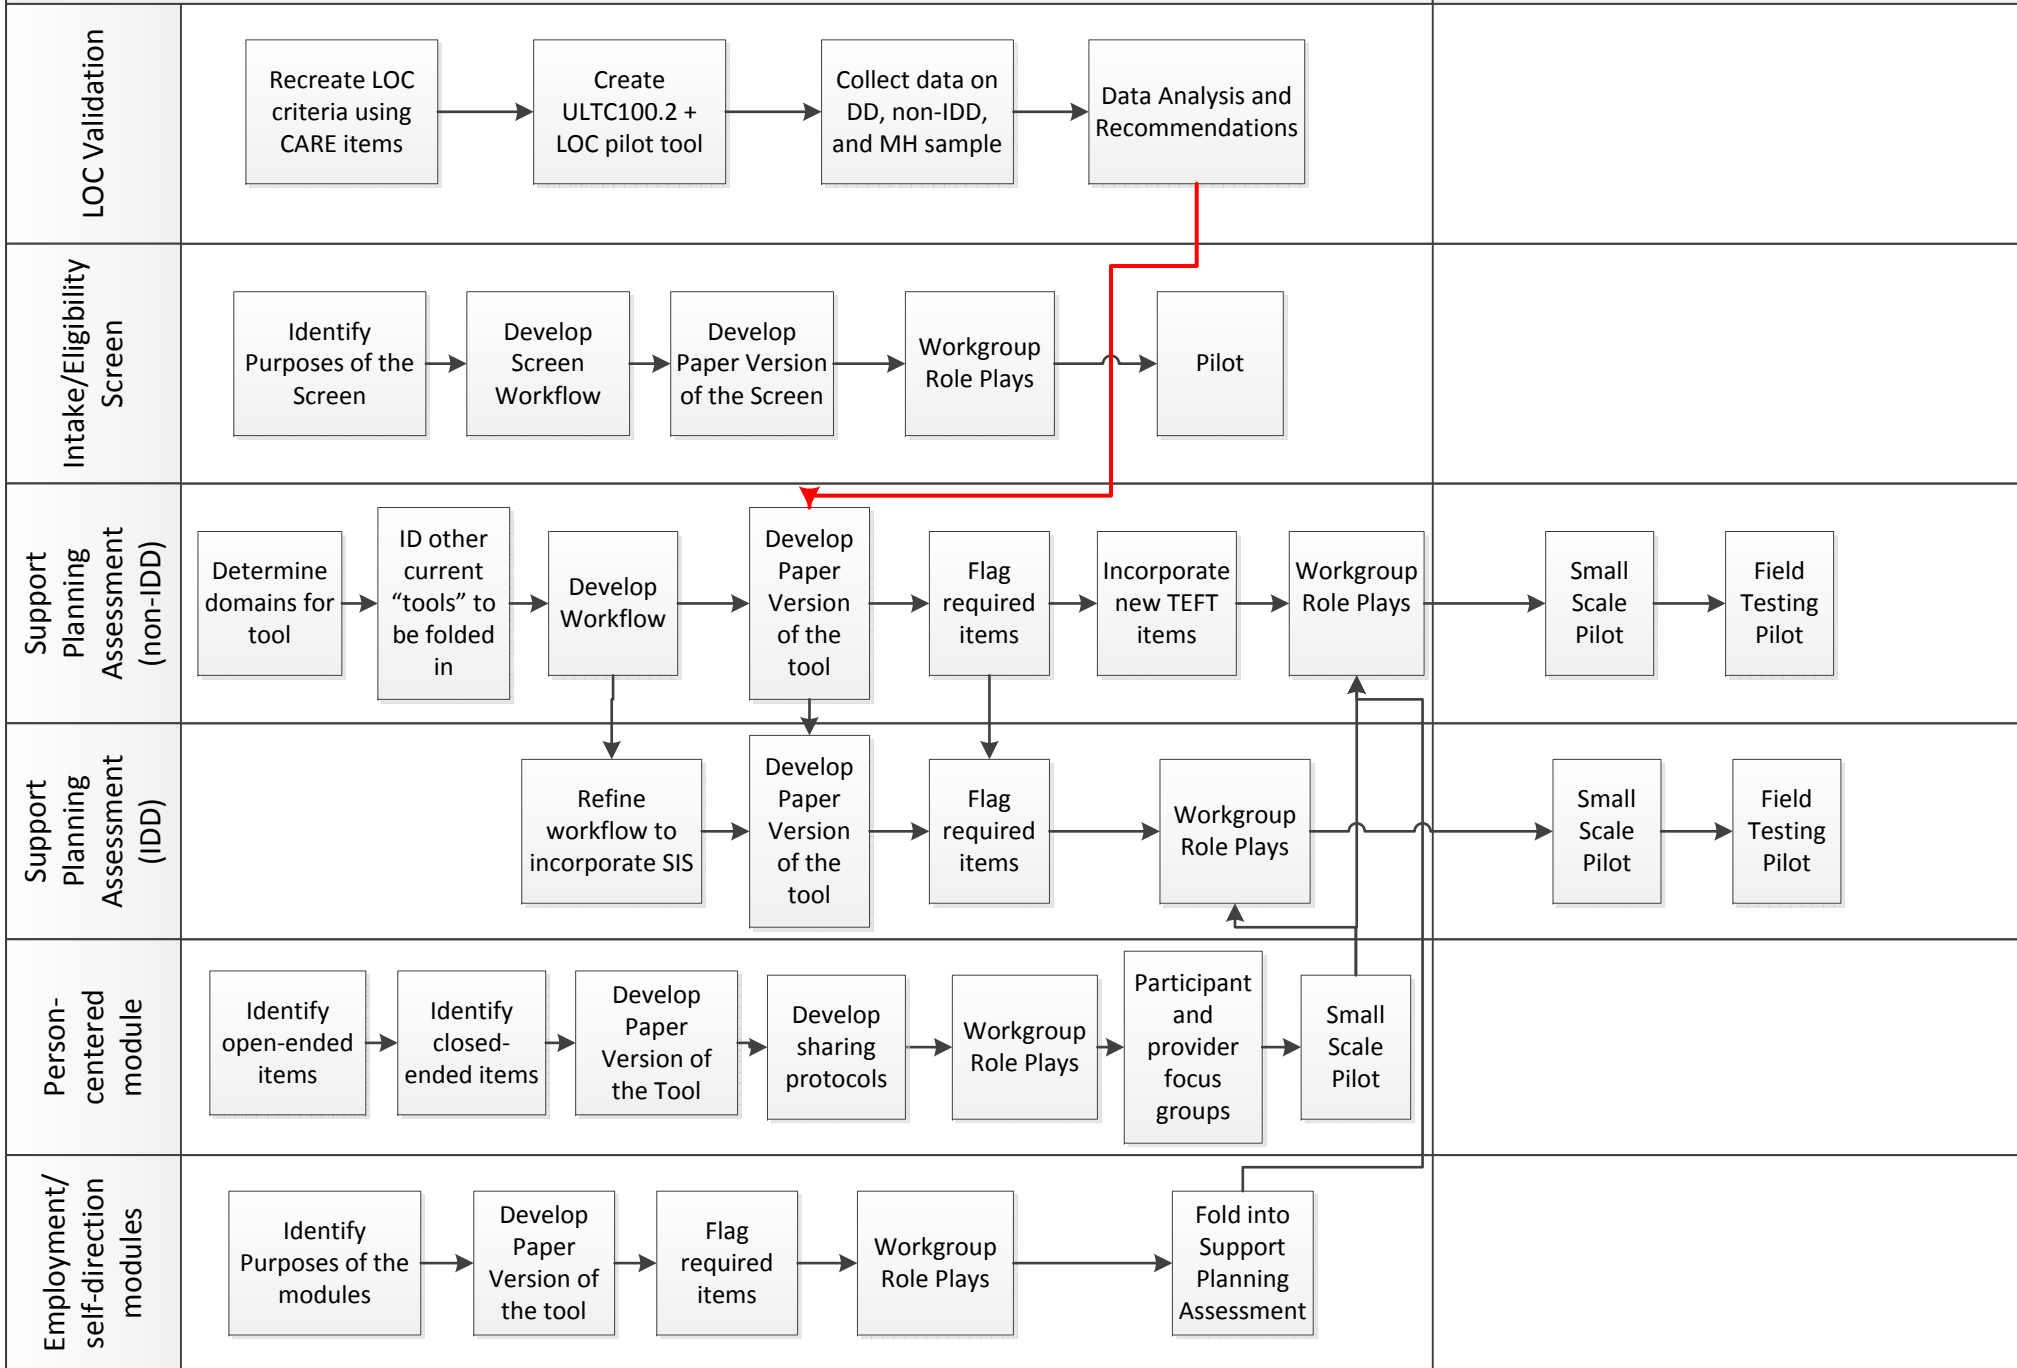

Colorado Assessment Tool Redesign: Proposed Development and Pilot Work Plan (Revised 12-11-14)

Amended Current Scope

TEFT / MMIS Development

# Major Components to be Addressed in Developing a Person-centered System in Colorado

Revised 12/1/14