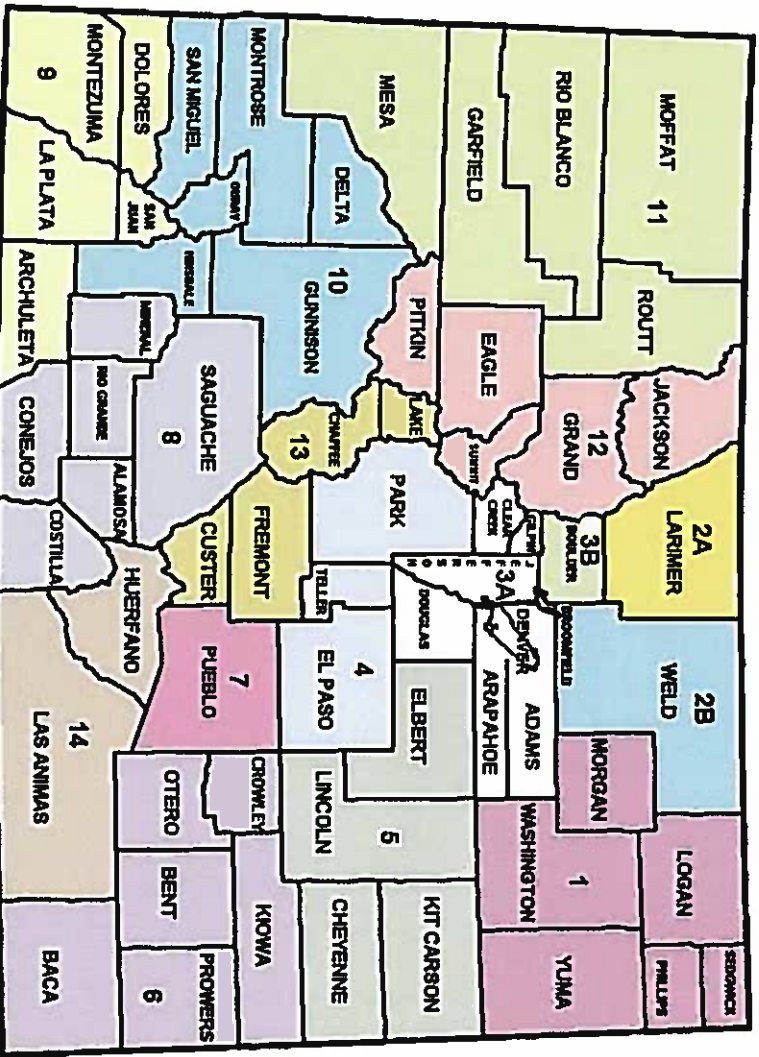

**Region 5 East Central Council of Governments**

Terry Baylre, AAA Director  
 719.348.5562 Ext. 5  
 Cheyenne, Elbert, Kit Carson, Lincoln

**Region 6 Lower Arkansas Valley AAA**

Janine Pearce-Vasquez, AAA Director  
 719.383.3166  
 Baca, Bent, Crowley, Kiowa, Otero, Prowers

**Region 7 Pueblo AAA**

Mike Espinosa, Program Coord.  
 719.583.6120  
 Pueblo

**Region 8 South-Central Colorado Seniors Inc.**

Frances Valdez, AAA Director  
 719.589.4511  
 Alamosa, Conejos, Costilla, Mineral, Rio Grande, Saguache

**Region 9 San Juan AAA**

Christina Kneell, AAA Director  
 970.264.0501  
 Archuleta, Dolores, La Plata, Montezuma, San Juan

**Region 10 League for Economic Assistance & Planning**

Eva Velitch, AAA Director  
 970.249.2436  
 Delta, Gunnison, Hinsdale, Montrose, Ouray, San Miguel