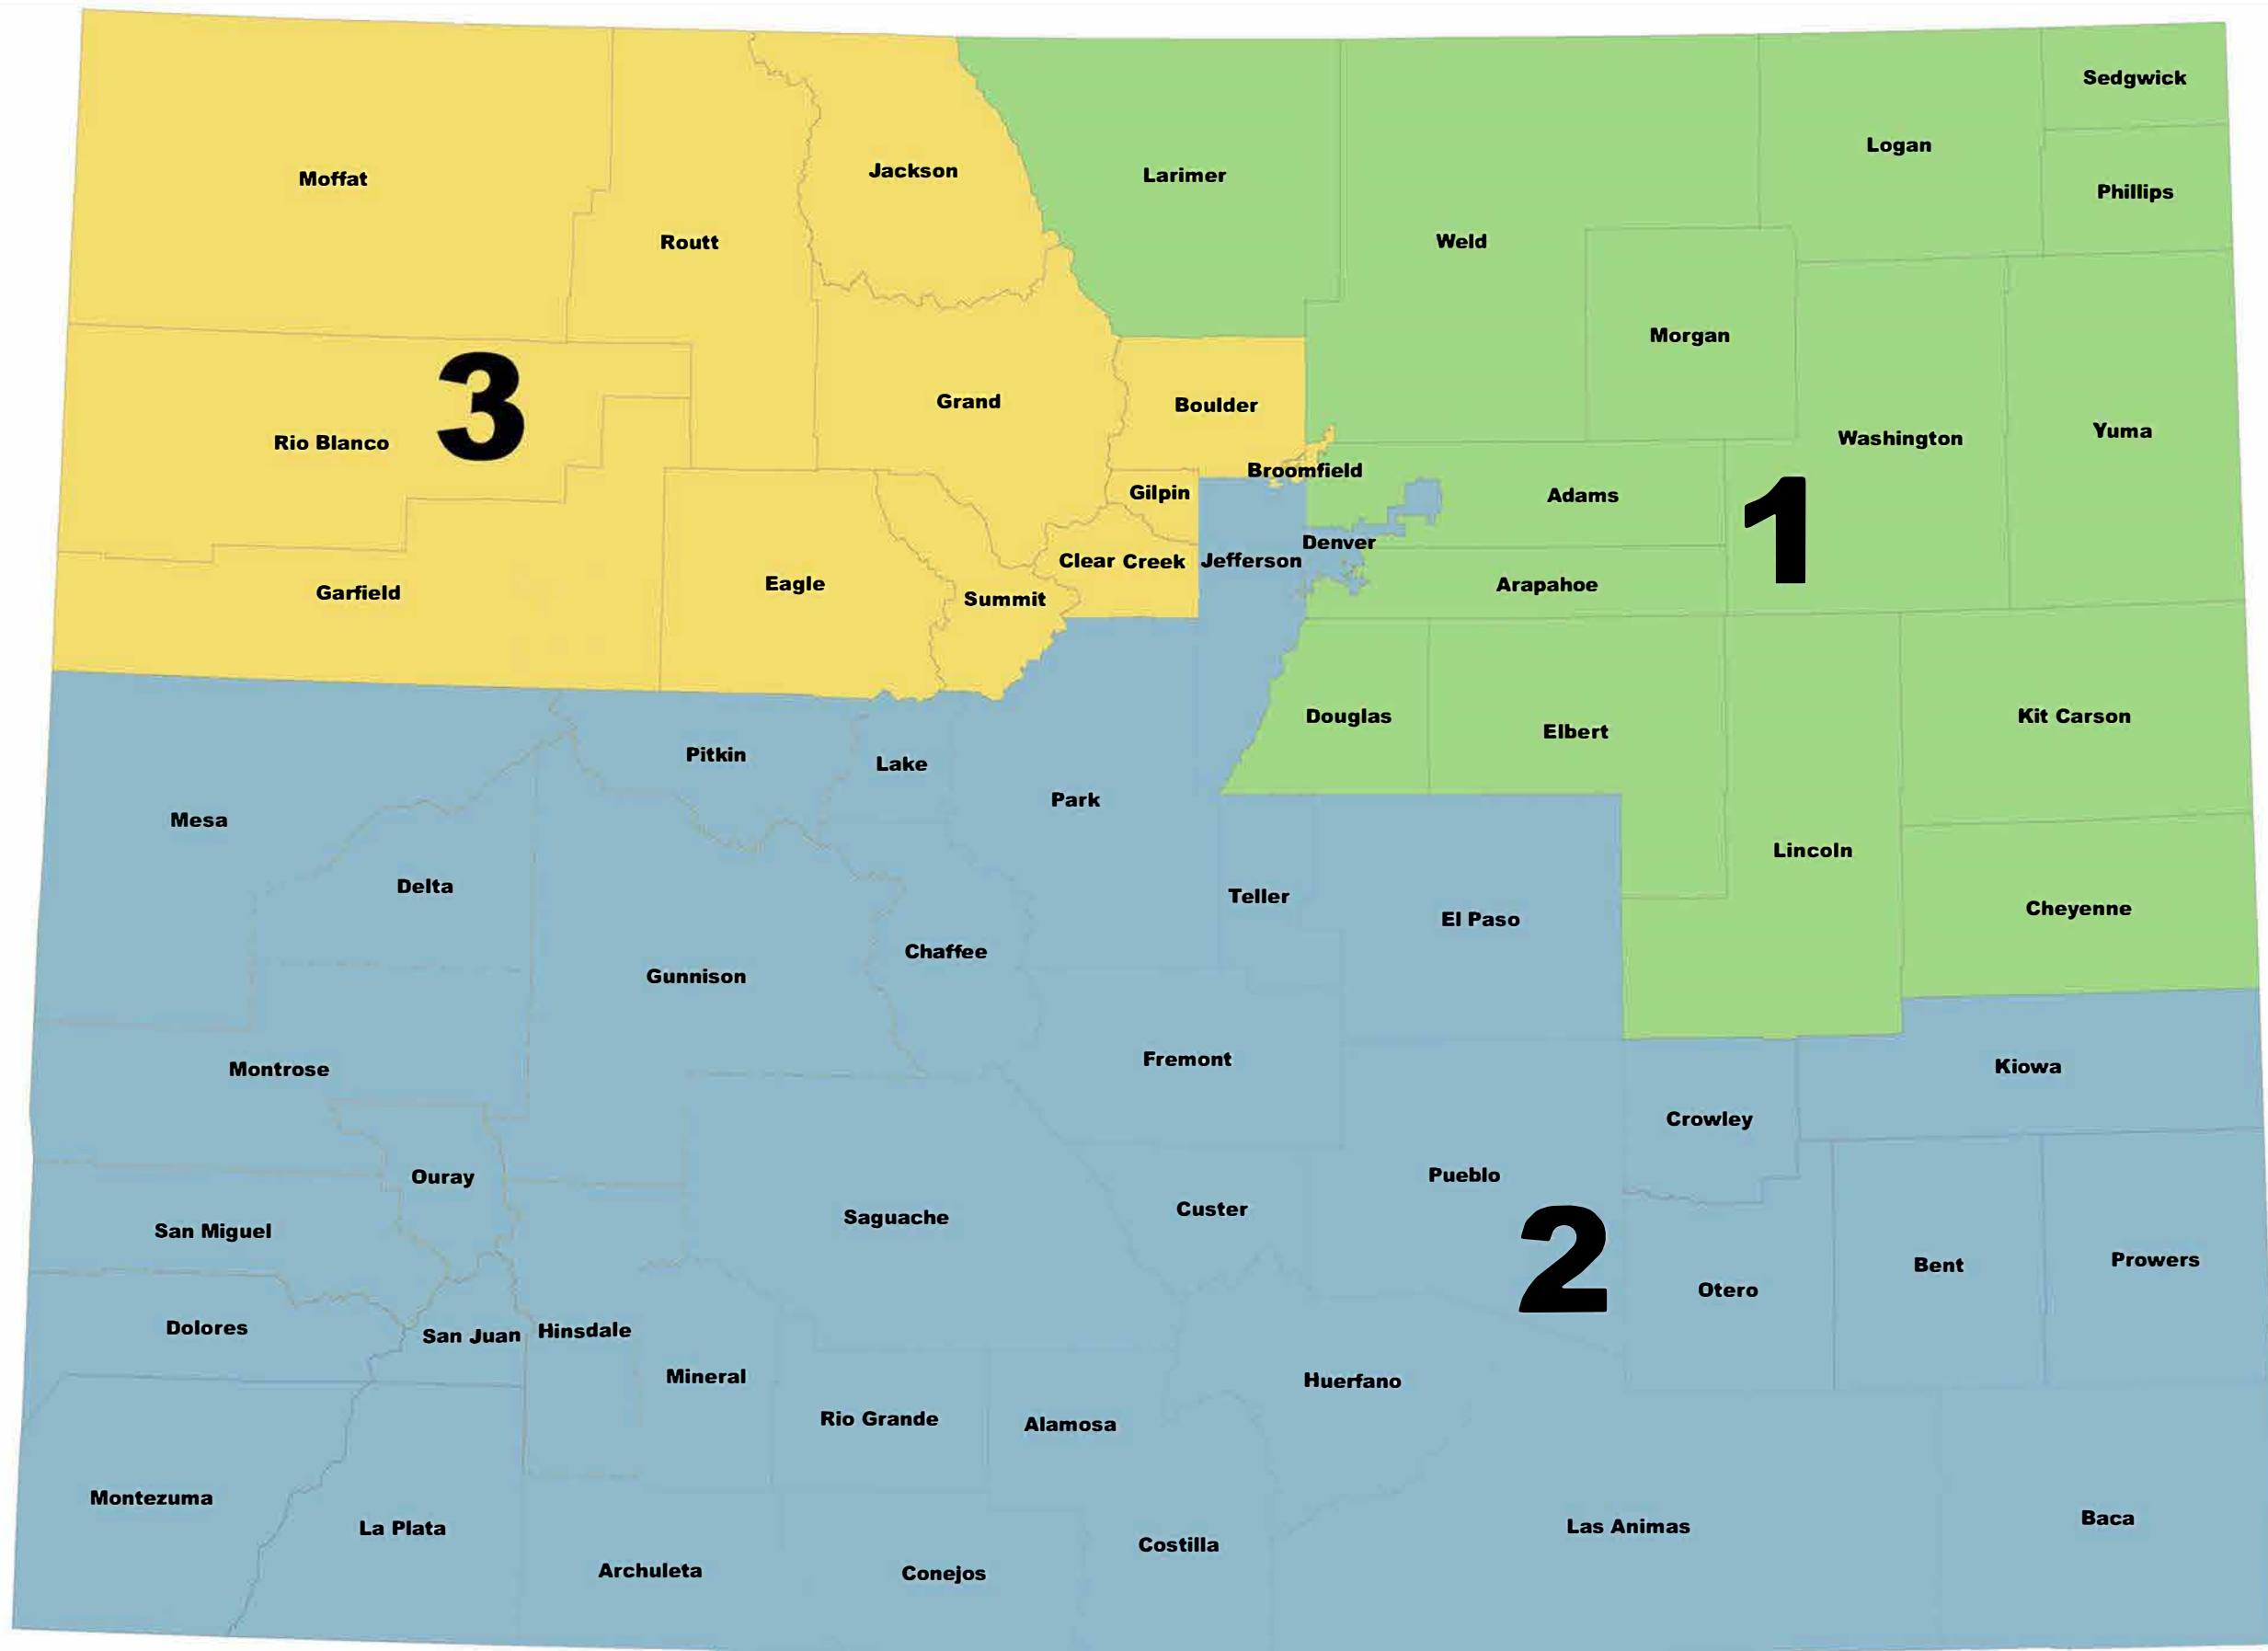

COLORADO MITIGATION SPECIALISTS BY REGION

Region 1 Region 2 Region 3

Local Hazard Mitigation Plans (Statewide):
Patricia Gavelda, patricia.gavelda@state.co.us
Mark Thompson, markw.thompson@state.co.us

Region 1: Matt Arsenault, matt.arsenault@state.co.us
Region 2: Contact Matt Arsenault or Deanna Butterbaugh
Region 3: Deanna Butterbaugh, deanna.butterbaugh@state.co.us