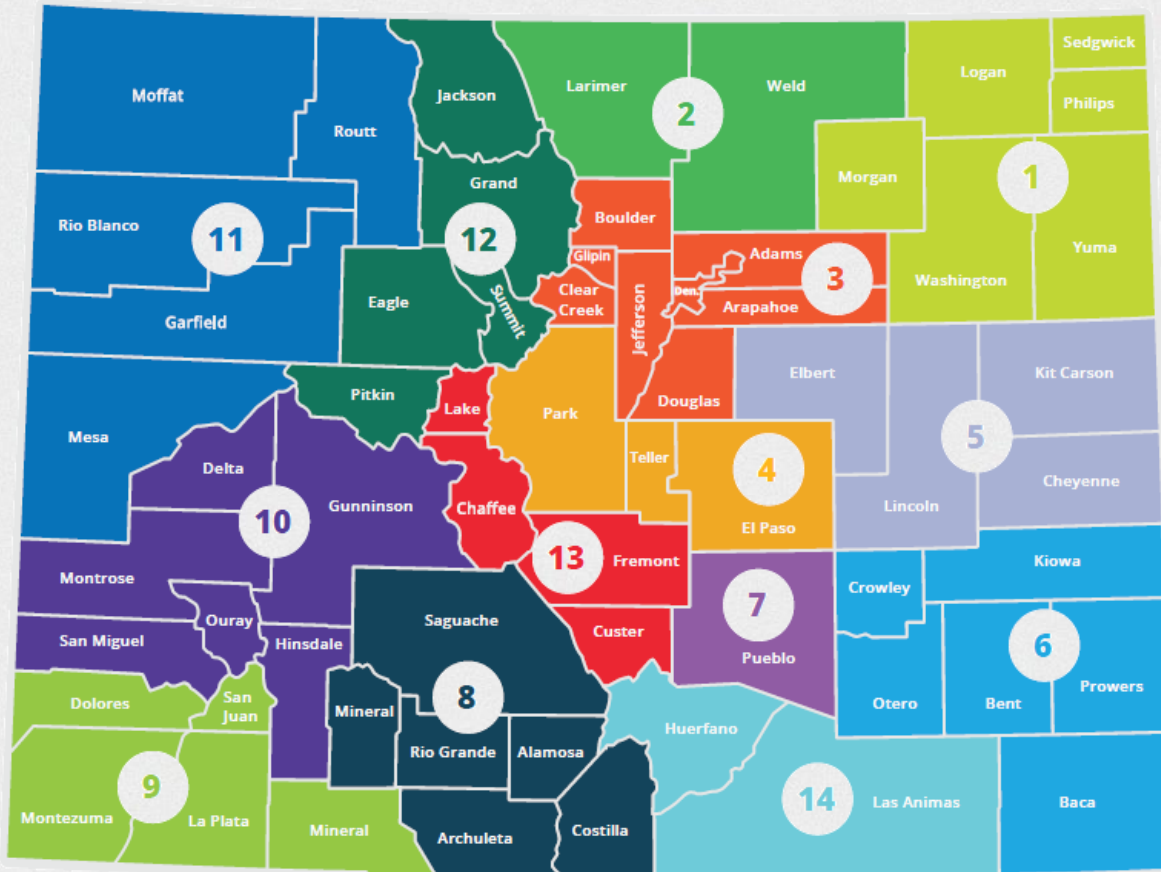

Colorado Workforce
Development Council
Sector Partnerships

What is a Sector Partnership?

An **industry specific regional** partnership **led by business** in partnership with economic development, education, and workforce development.

EMPLOYER-DRIVEN, COMMUNITY-SUPPORTED SECTOR PARTNERSHIPS

Colorado Workforce
Development Council
Sector Partnerships

An example of a Sector Partnership in Practice

Colorado Sector Partnerships

- 24 active or emerging Sector Partnerships
- 6 Sector Partnerships launched in 2016