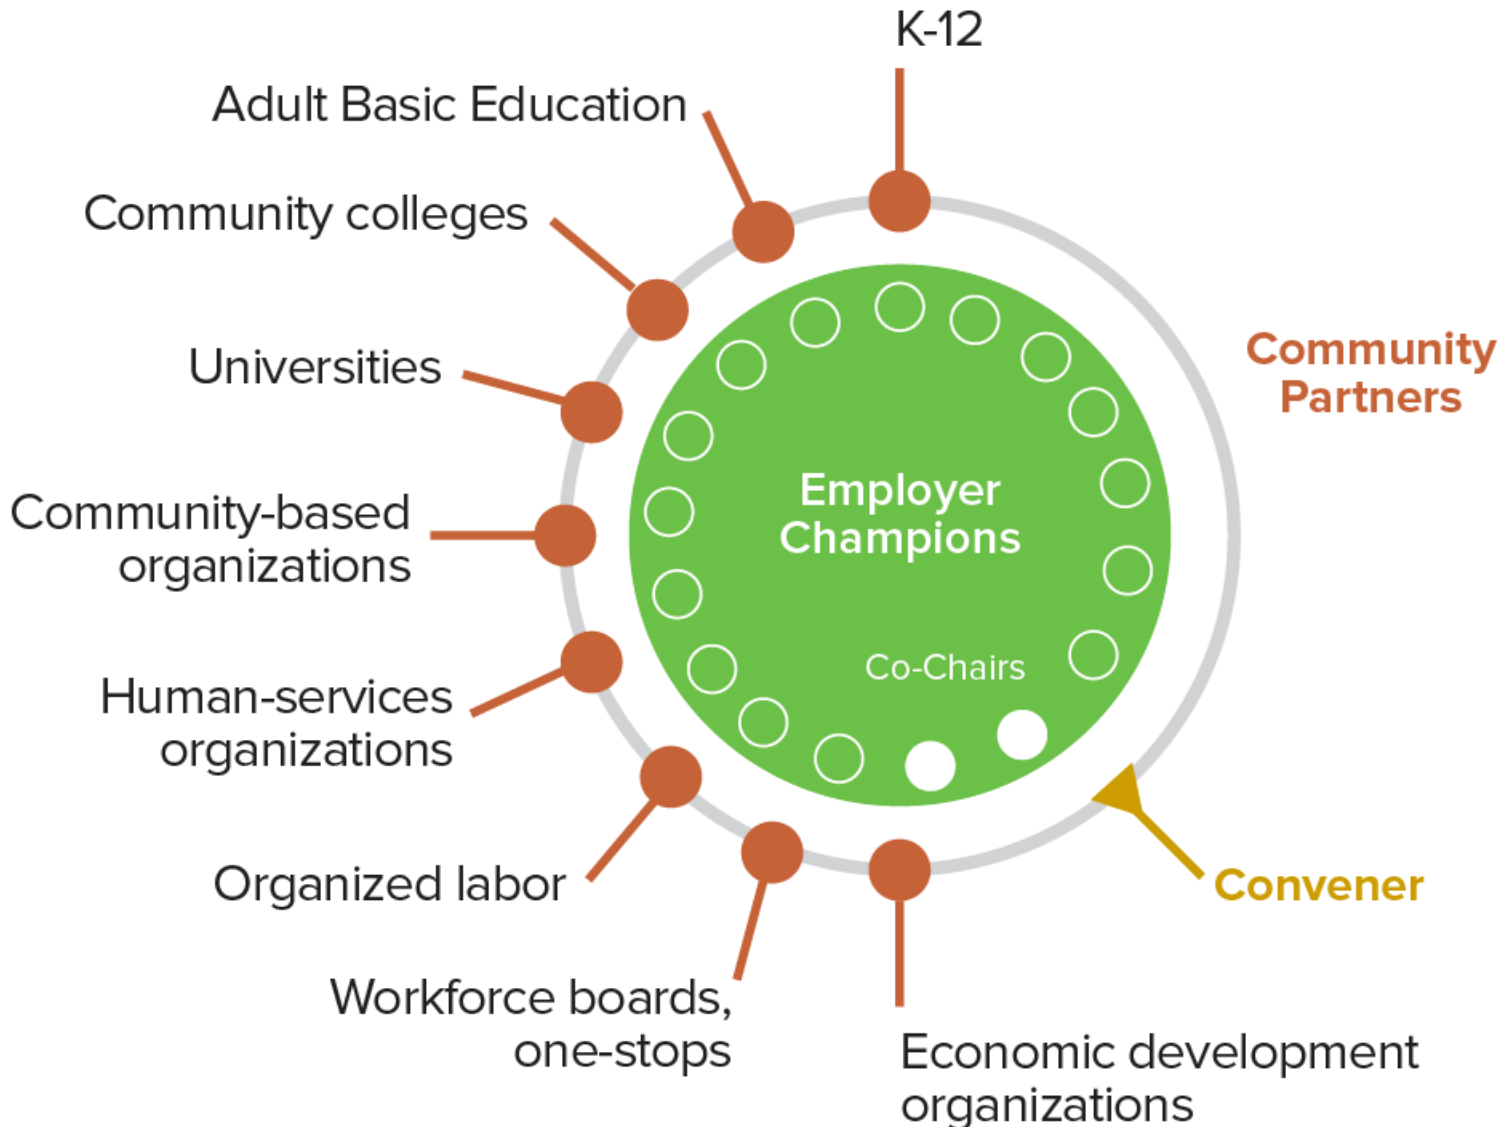

Colorado Workforce
Development Council
Sector Partnerships

What is a Sector Partnership?

An **industry specific regional** partnership **led by business** in partnership with economic development, education, and workforce development.

EMPLOYER-DRIVEN, COMMUNITY-SUPPORTED SECTOR PARTNERSHIPS

Colorado Workforce
Development Council
Sector Partnerships

An example of a Sector Partnership in Practice

Colorado Sector Partnerships

- 24 active or emerging Sector Partnerships
- 6 Sector Partnerships launched in 2016