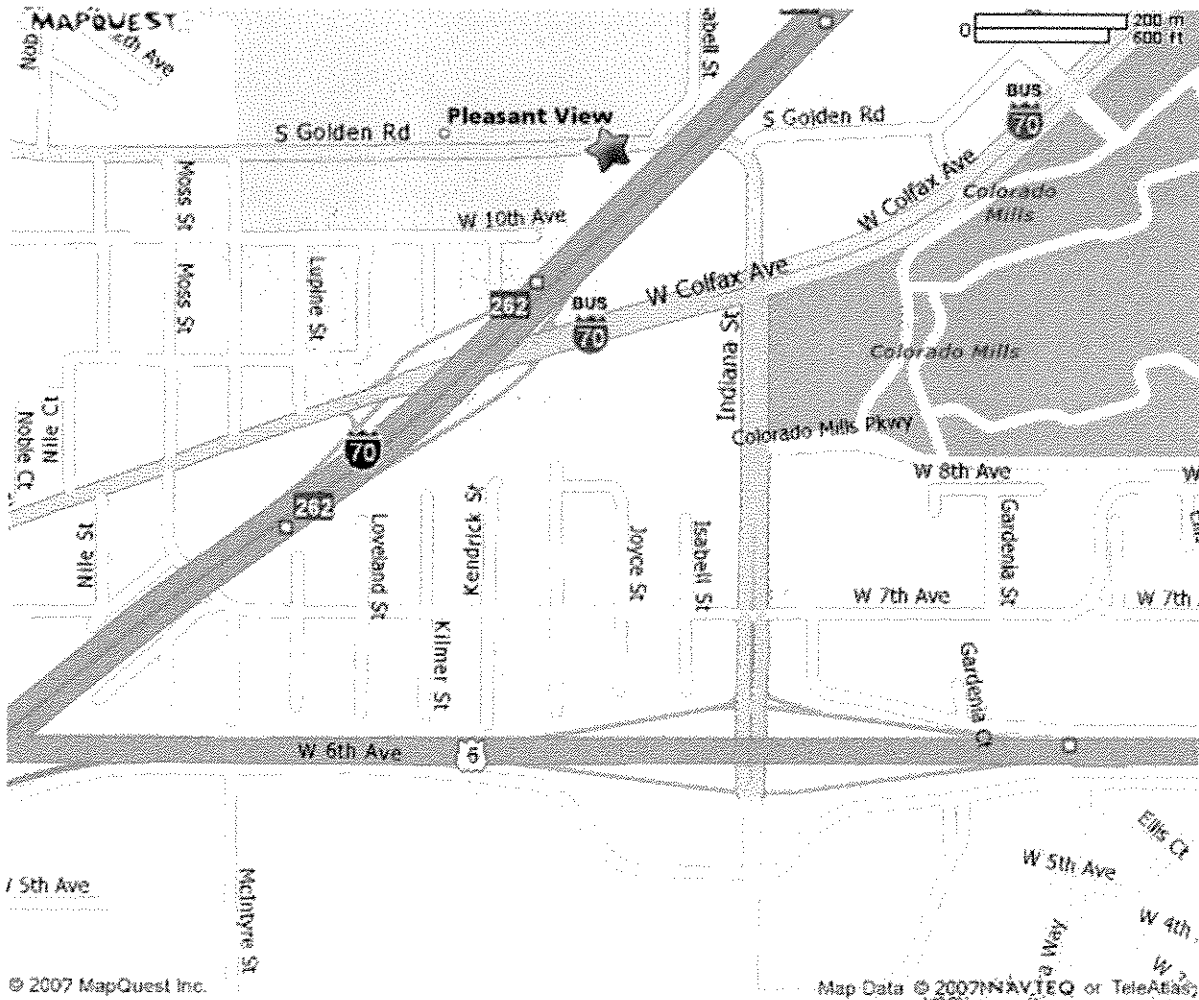

15055 S Golden Rd
Golden CO
80401-3990 US

Notes:

CCIT Meeting
Camp George West Golden
Bldg. 100 (15165)

Turn right at main entrance;
2nd building on left.

All rights reserved. Use Subject to License/Copyright

This map is informational only. No representation is made or warranty given as to its content. User assumes all risk of use. MapQuest and its suppliers assume no responsibility for any loss or delay resulting from such use.