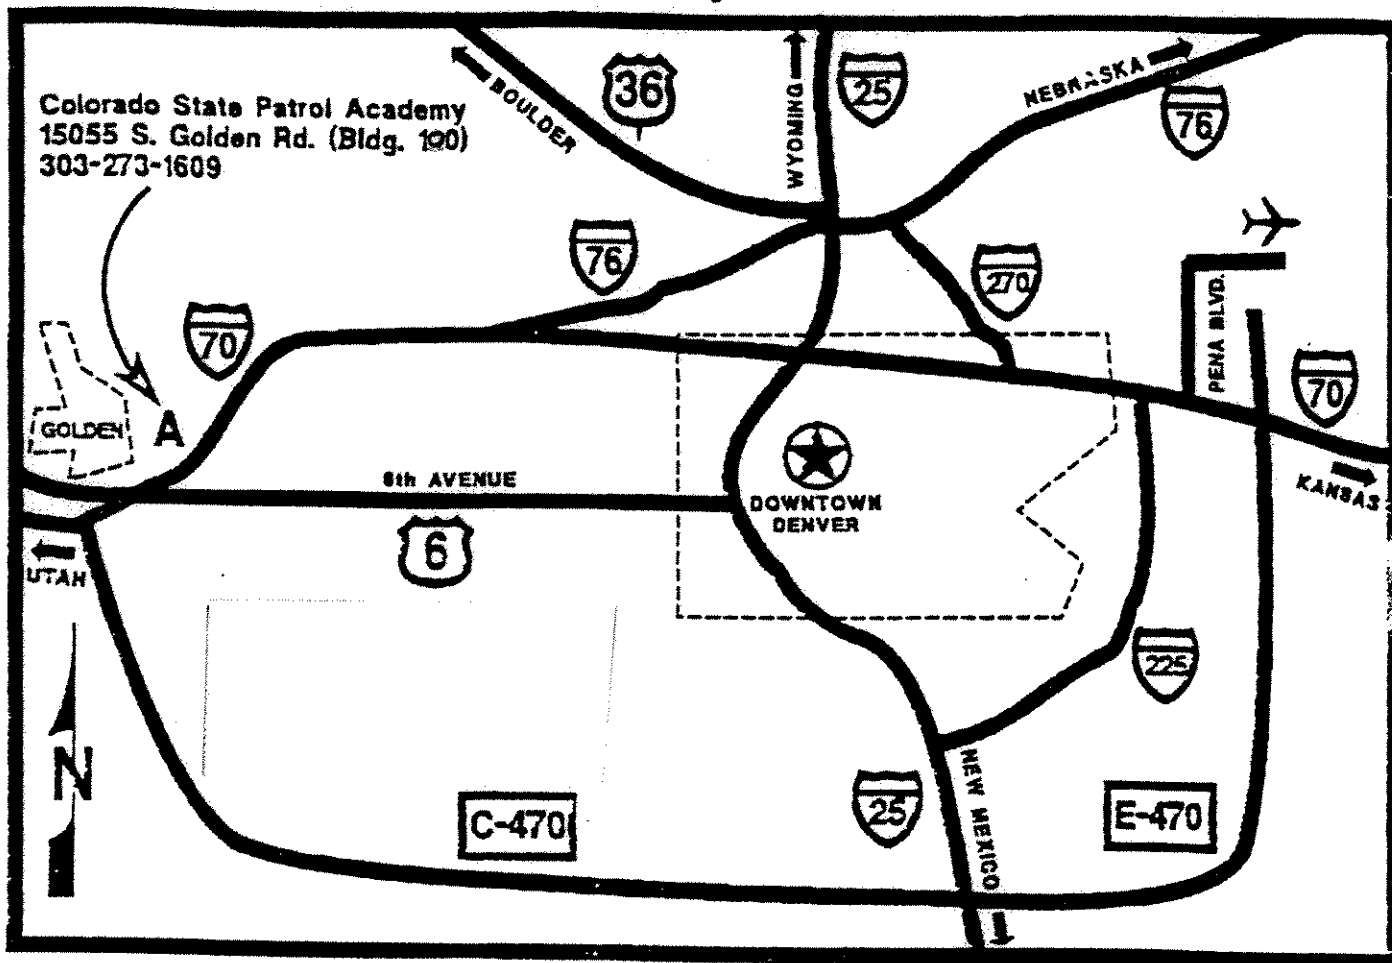

Interstates and Freeways in the Denver Area

How to reach the Colorado State Patrol Academy

PRIMARY ROUTE

1. Take Interstate 70 to Exit 262, west of Denver.
2. Turn onto US 40 (Colfax) westbound.
3. Turn right onto McIntyre (2nd street after the exit).
4. Turn right onto Golden Road (T intersection).
5. Turn left into Camp George West (second entrance).
6. Turn right immediately onto the frontage road.
7. The Academy (A on the map) is in Building 100.

ALTERNATE ROUTE

1. Take 6th Avenue (US 6) to the Indiana Street exit.
2. Turn north onto Indiana.
3. Continue on Indiana past the Colfax (US 40) intersection.
4. Follow Indiana as it curves west to become Golden Road and then passes under I-70.
5. Turn right immediately after the I-70 bridge, then turn left through the gate.
6. The Academy (A on the map) is in Building 100.

This map is informational only. No representation is made or warranty given as to its content. User assumes all risk of use. MapQuest and its suppliers assume no responsibility for any loss or delay resulting from such use.