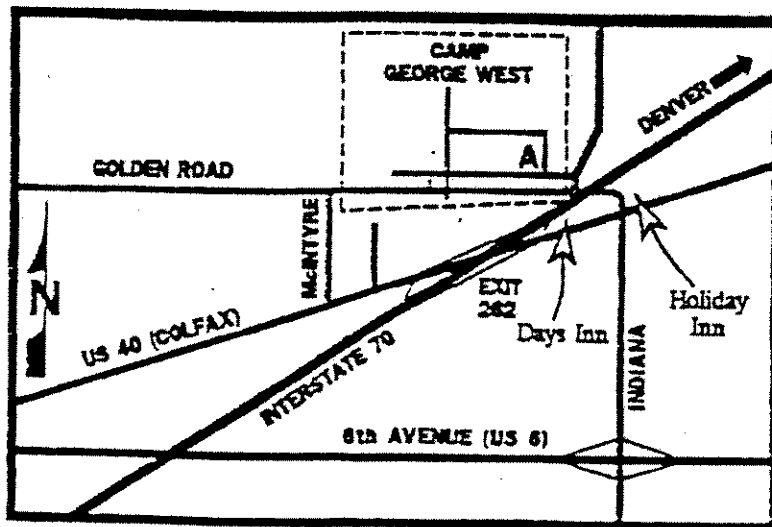

Interstates and Freeways in the Denver Area

How to reach the Colorado State Patrol Academy

PRIMARY ROUTE

1. Take Interstate 70 to Exit 262, west of Denver.
2. Turn onto US 40 (Colfax) westbound.
3. Turn right onto McIntyre (2nd street after the exit).
4. Turn right onto Golden Road (T intersection).
5. Turn left into Camp George West (second entrance).
6. Turn right immediately onto the frontage road.
7. The Academy (A on the map) is in Building 100.

ALTERNATE ROUTE

1. Take 6th Avenue (US 6) to the Indiana Street exit.
2. Turn north onto Indiana.
3. Continue on Indiana past the Colfax (US 40) intersection.
4. Follow Indiana as it curves west to become Golden Road and then passes under I-70.
5. Turn right immediately after the I-70 bridge, then turn left through the gate.
6. The Academy (A on the map) is in Building 100.